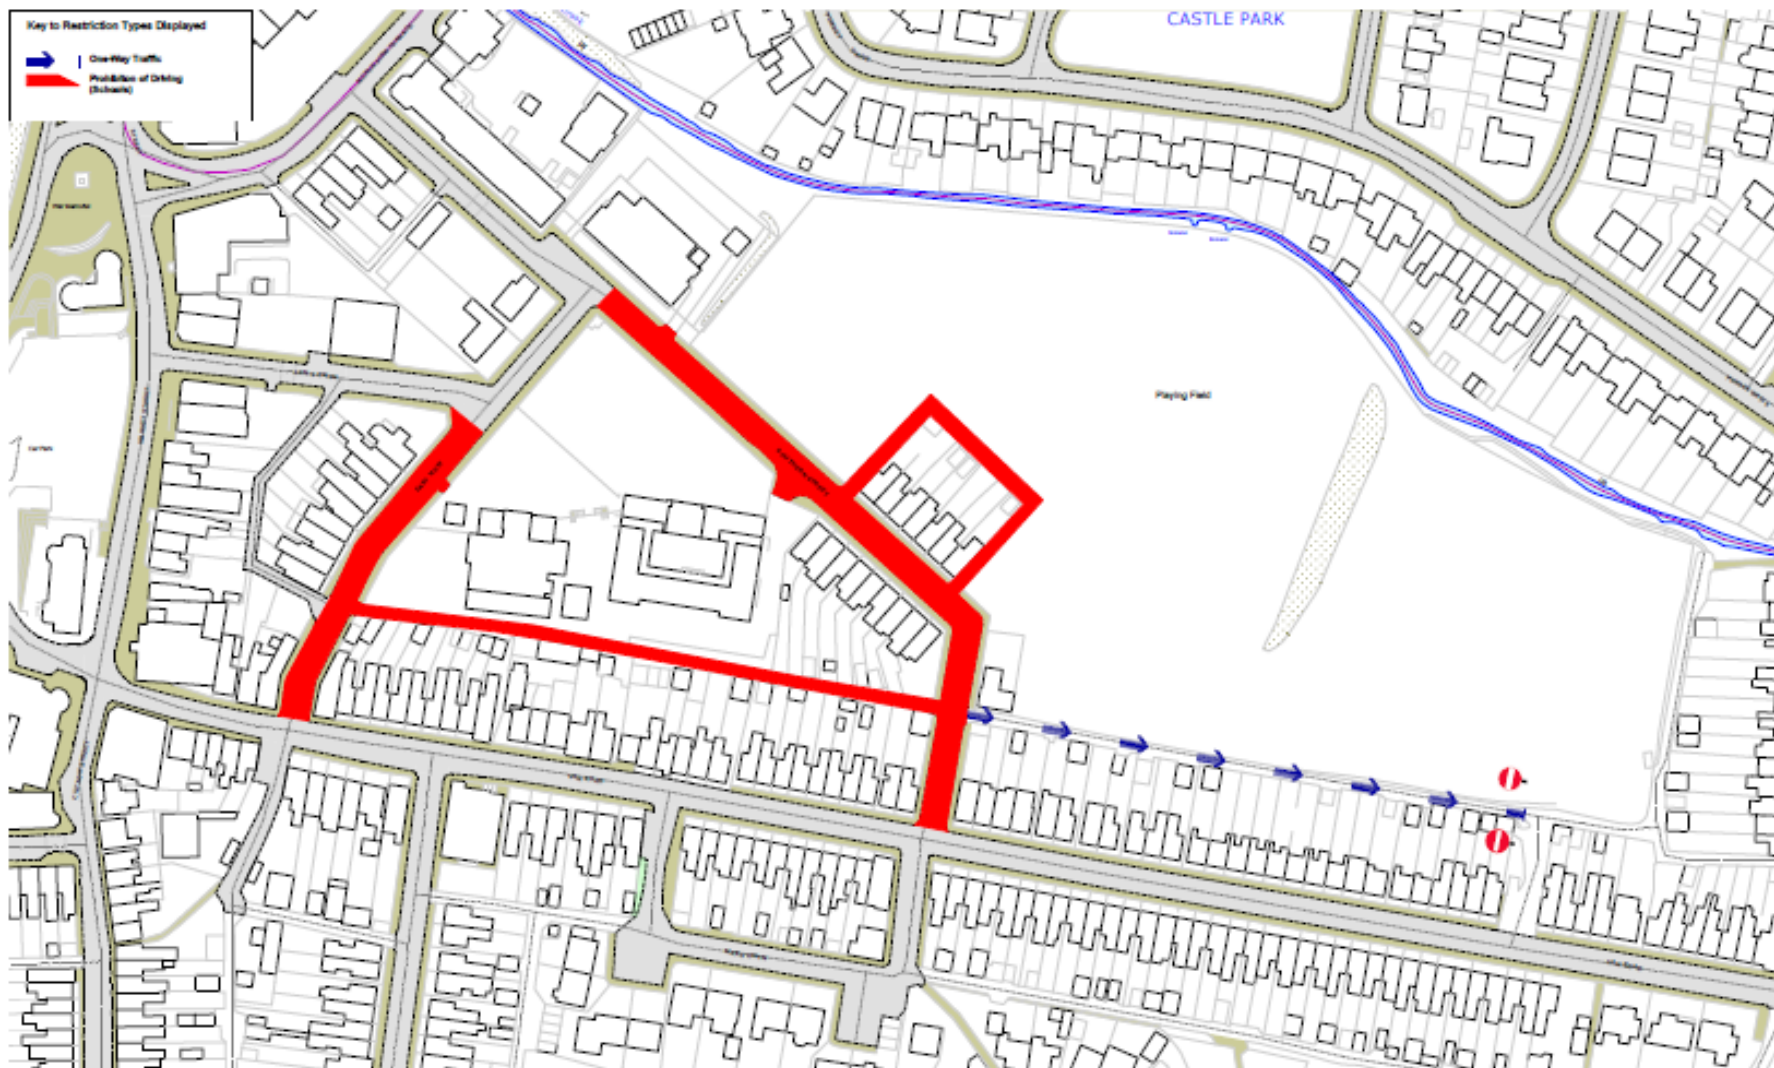

Ad Hewthraint y Goron a hawliau corffle ddata 2018,
Cyngor Bwrdeistref Srol Caerphilly, AD 100025372.
Ad Crown copyright and database rights 2018,
Caerphilly County Borough Council, OS 100025372.

Title:
Southern Street and East View, Caerphilly
Proposed Experimental Traffic Regulation Orders 2020
Prohibition of Driving at School Start and Finish Times (except permit holders) and
One-Way Traffic at All Times

Scale 1 : 1250

Drawn By: RH
Date: 07/07/2020
Dwg Number