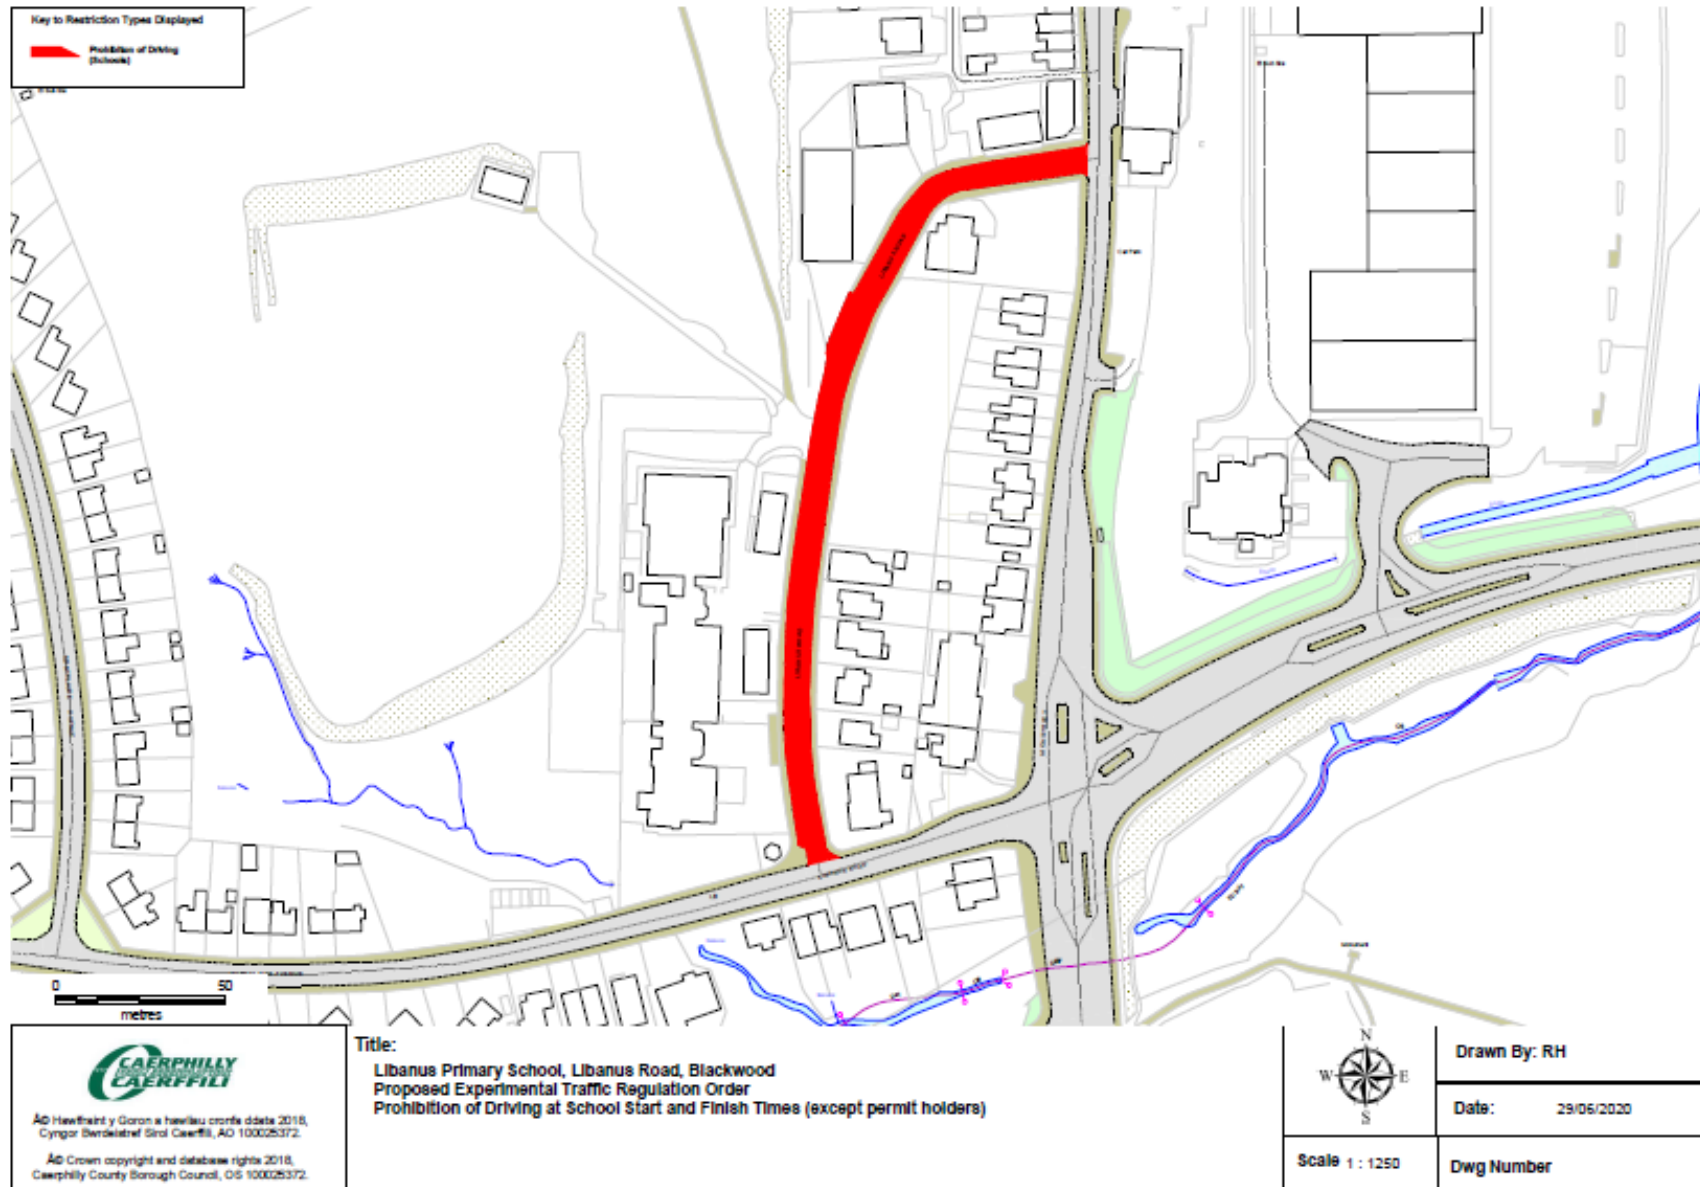

APPENDIX 1 – PEDESTRIAN AND CYCLE ZONE SCHEME LOCATIONS

 Ad Hawthorn y Goron a hawliu cronfa ddeta 2018,
 Cyngor Bwrdeistref Sirol Caerffili, AD 100025372.
 Ad Crown copyright and database rights 2018,
 Caerphilly County Borough Council, OS 100025372.

Title:
 Risca Primary School, Graig View and Weesley Place, Risca
 Proposed Experimental Traffic Regulation Orders
 Prohibition of Driving at School Start and Finish Times (except permit holders)
 and One-Way Traffic at All Times

Title:
 Southern Street and East View, Caerphilly
 Proposed Experimental Traffic Regulation Orders 2020
 Prohibition of Driving at School Start and Finish Times (except permit holders) and
 One-Way Traffic at All Times

 Scale 1 : 1250

Drawn By: RH
Date: 07/07/2020
Dwg Number