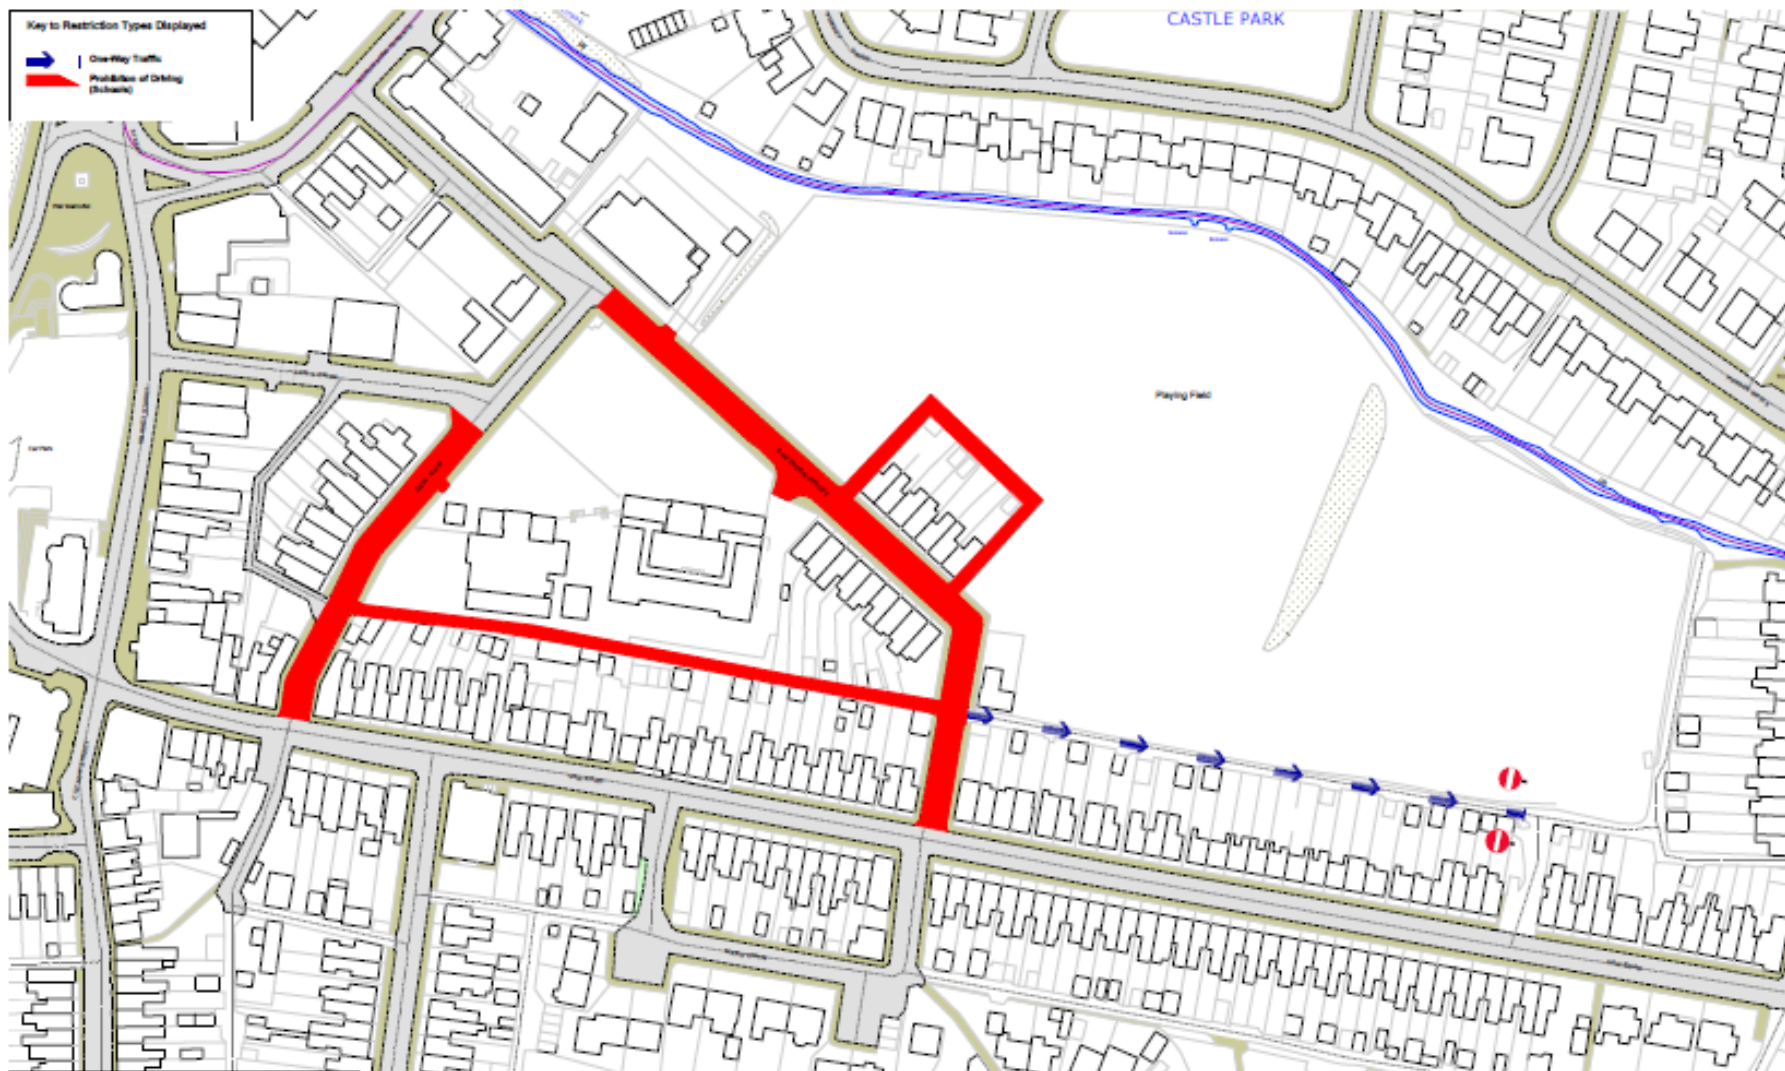

Ad Hewthraint y Goron a hawliau corffwrdd ddi 2018,
Cyngor Bwrdeistref Siro Caerphilly, AD 100025372.
Ad Crown copyright and database rights 2018,
Caerphilly County Borough Council, OS 100025372.

Title:
Southern Street and East View, Caerphilly
Proposed Experimental Traffic Regulation Orders 2020
Prohibition of Driving at School Start and Finish Times (except permit holders) and
One-Way Traffic at All Times

Scale 1 : 1250

Drawn By: RH
Date: 07/07/2020
Dwg Number