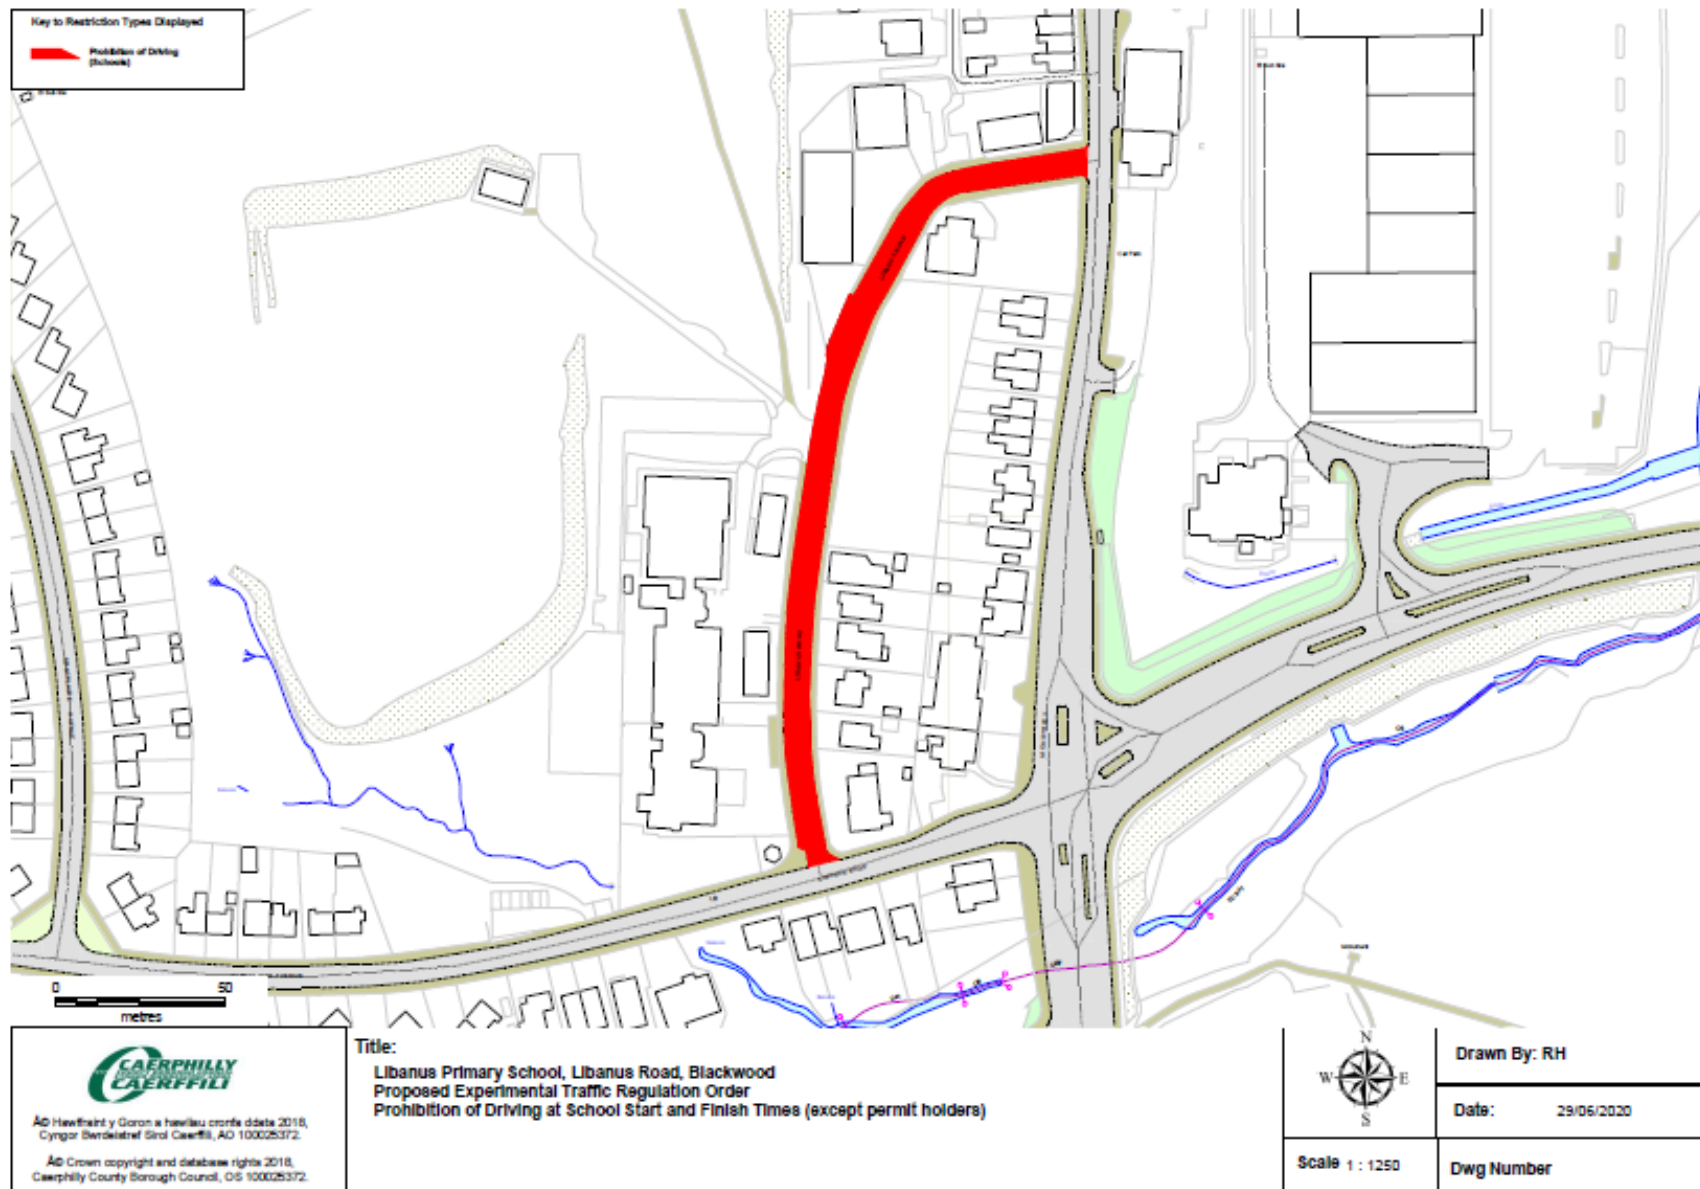

# APPENDIX 1 – PEDESTRIAN AND CYCLE ZONE SCHEME LOCATIONS

  
 Ad Hawflaith y Goron a hawliau cronfa ddada 2018,  
 Cyngor Bwrdeistref Sirol Caerphilly, AD 100025372.  
 Ad Crown copyright and database rights 2018,  
 Caerphilly County Borough Council, OS 100025372.

**Title:**  
 Risca Primary School, Graig View and Weesley Place, Risca  
 Proposed Experimental Traffic Regulation Orders  
 Prohibition of Driving at School Start and Finish Times (except permit holders)  
 and One-Way Traffic at All Times

**Title:**  
 Southern Street and East View, Caerphilly  
 Proposed Experimental Traffic Regulation Orders 2020  
 Prohibition of Driving at School Start and Finish Times (except permit holders) and  
 One-Way Traffic at All Times

  
 Scale 1 : 1250

Drawn By: RH
Date: 07/07/2020
Dwg Number