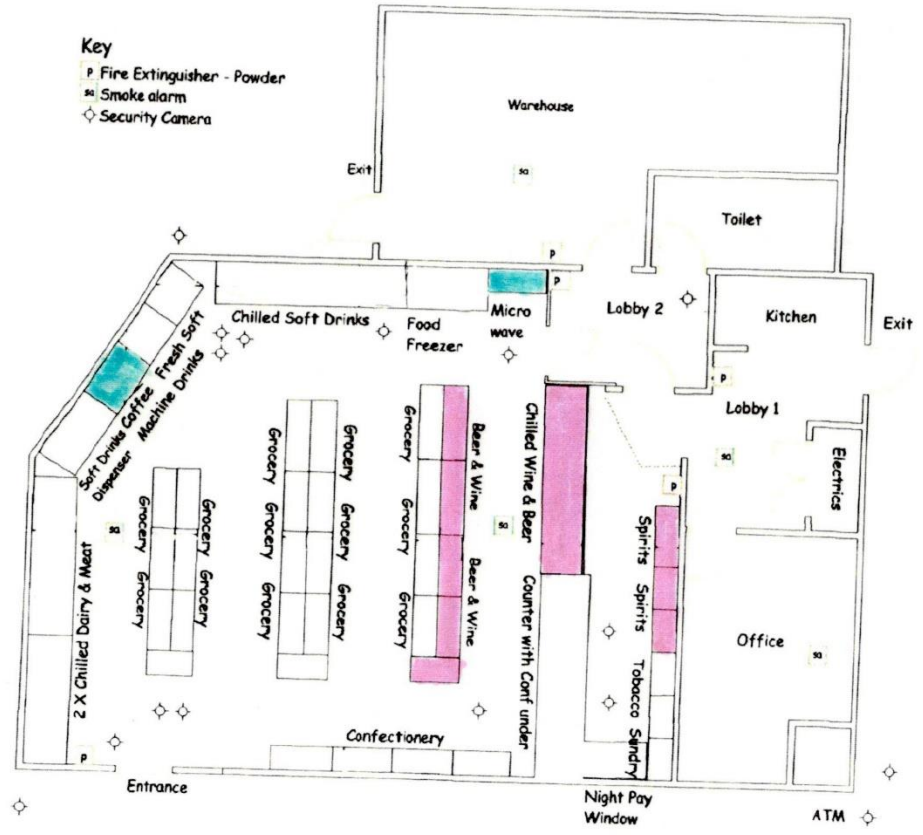

Key
 P Fire Extinguisher - Powder
 SA Smoke alarm
 SC Security Camera

Bargoed Service Station
 Gwerthoner Place
 Gilfach, Bargoed
 CF81 8JP
 Scale- 1:100
 Drawing Reference; RB/1302
 Drawn by: R Baker RB Retail & Licensing
 29TH December 2020

All retail selling areas to be licensed for alcohol display. Copyright – RB Retail & Licensing Services Limited, 23 Magister Drive, Lee on the Solent, Portsmouth PO123 8GE, Site dimensions to be used at all times