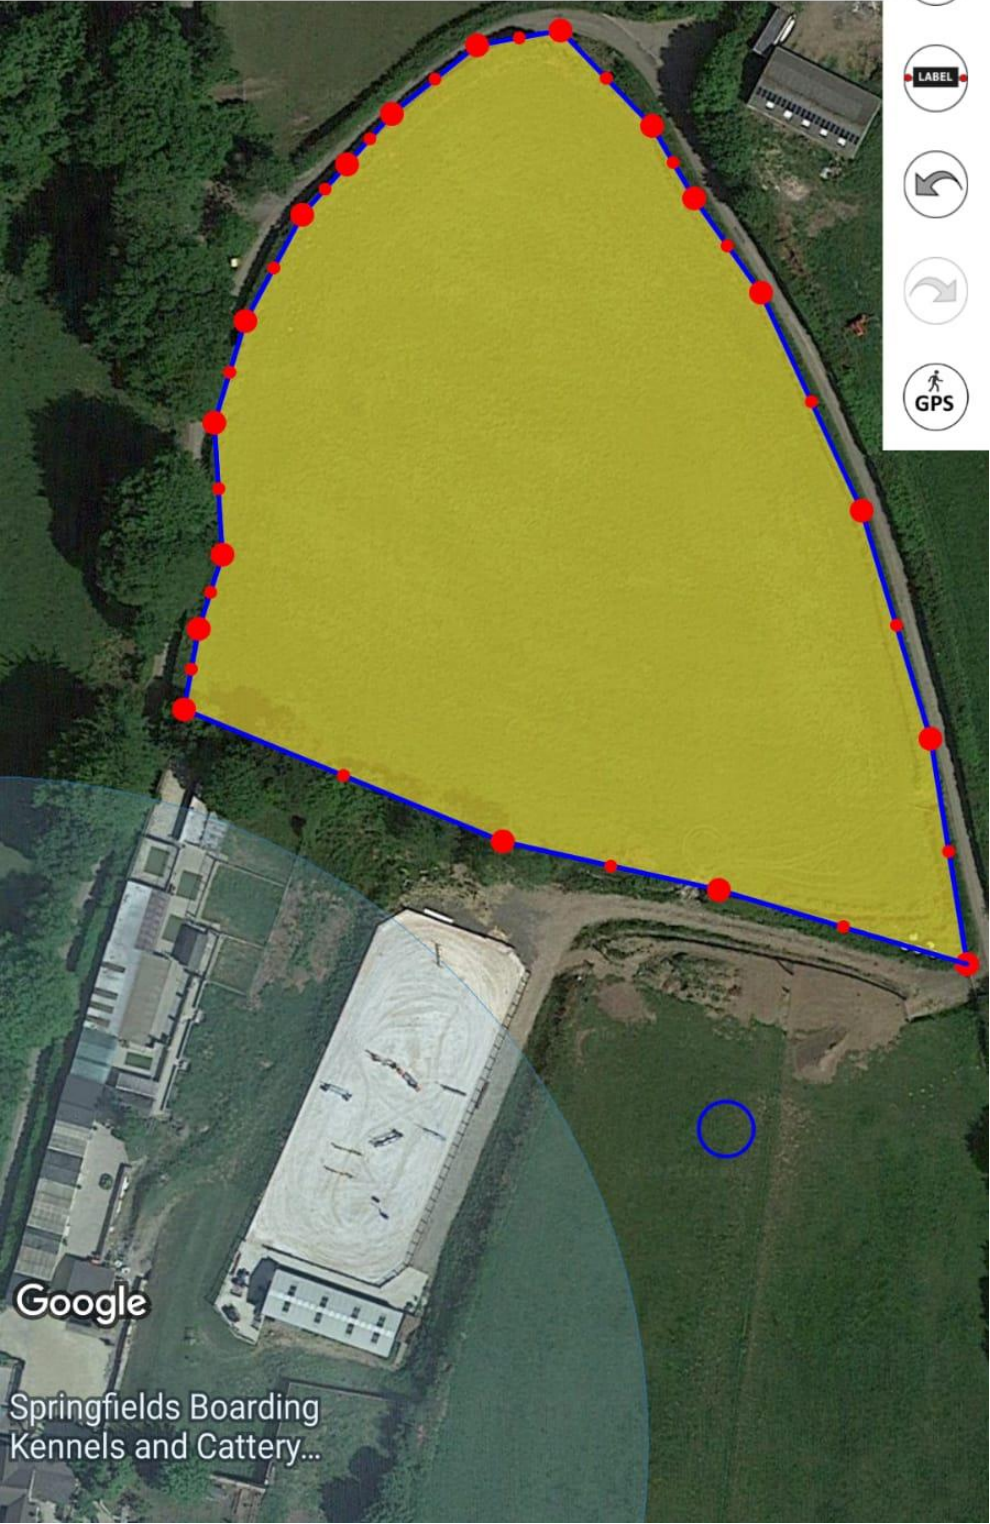

APPENDIX 3A

9:56 4G

1

AREA: 10271.37 m² PERIMETER: 410.6 m

Google

Springfields Boarding Kennels and Cattery...